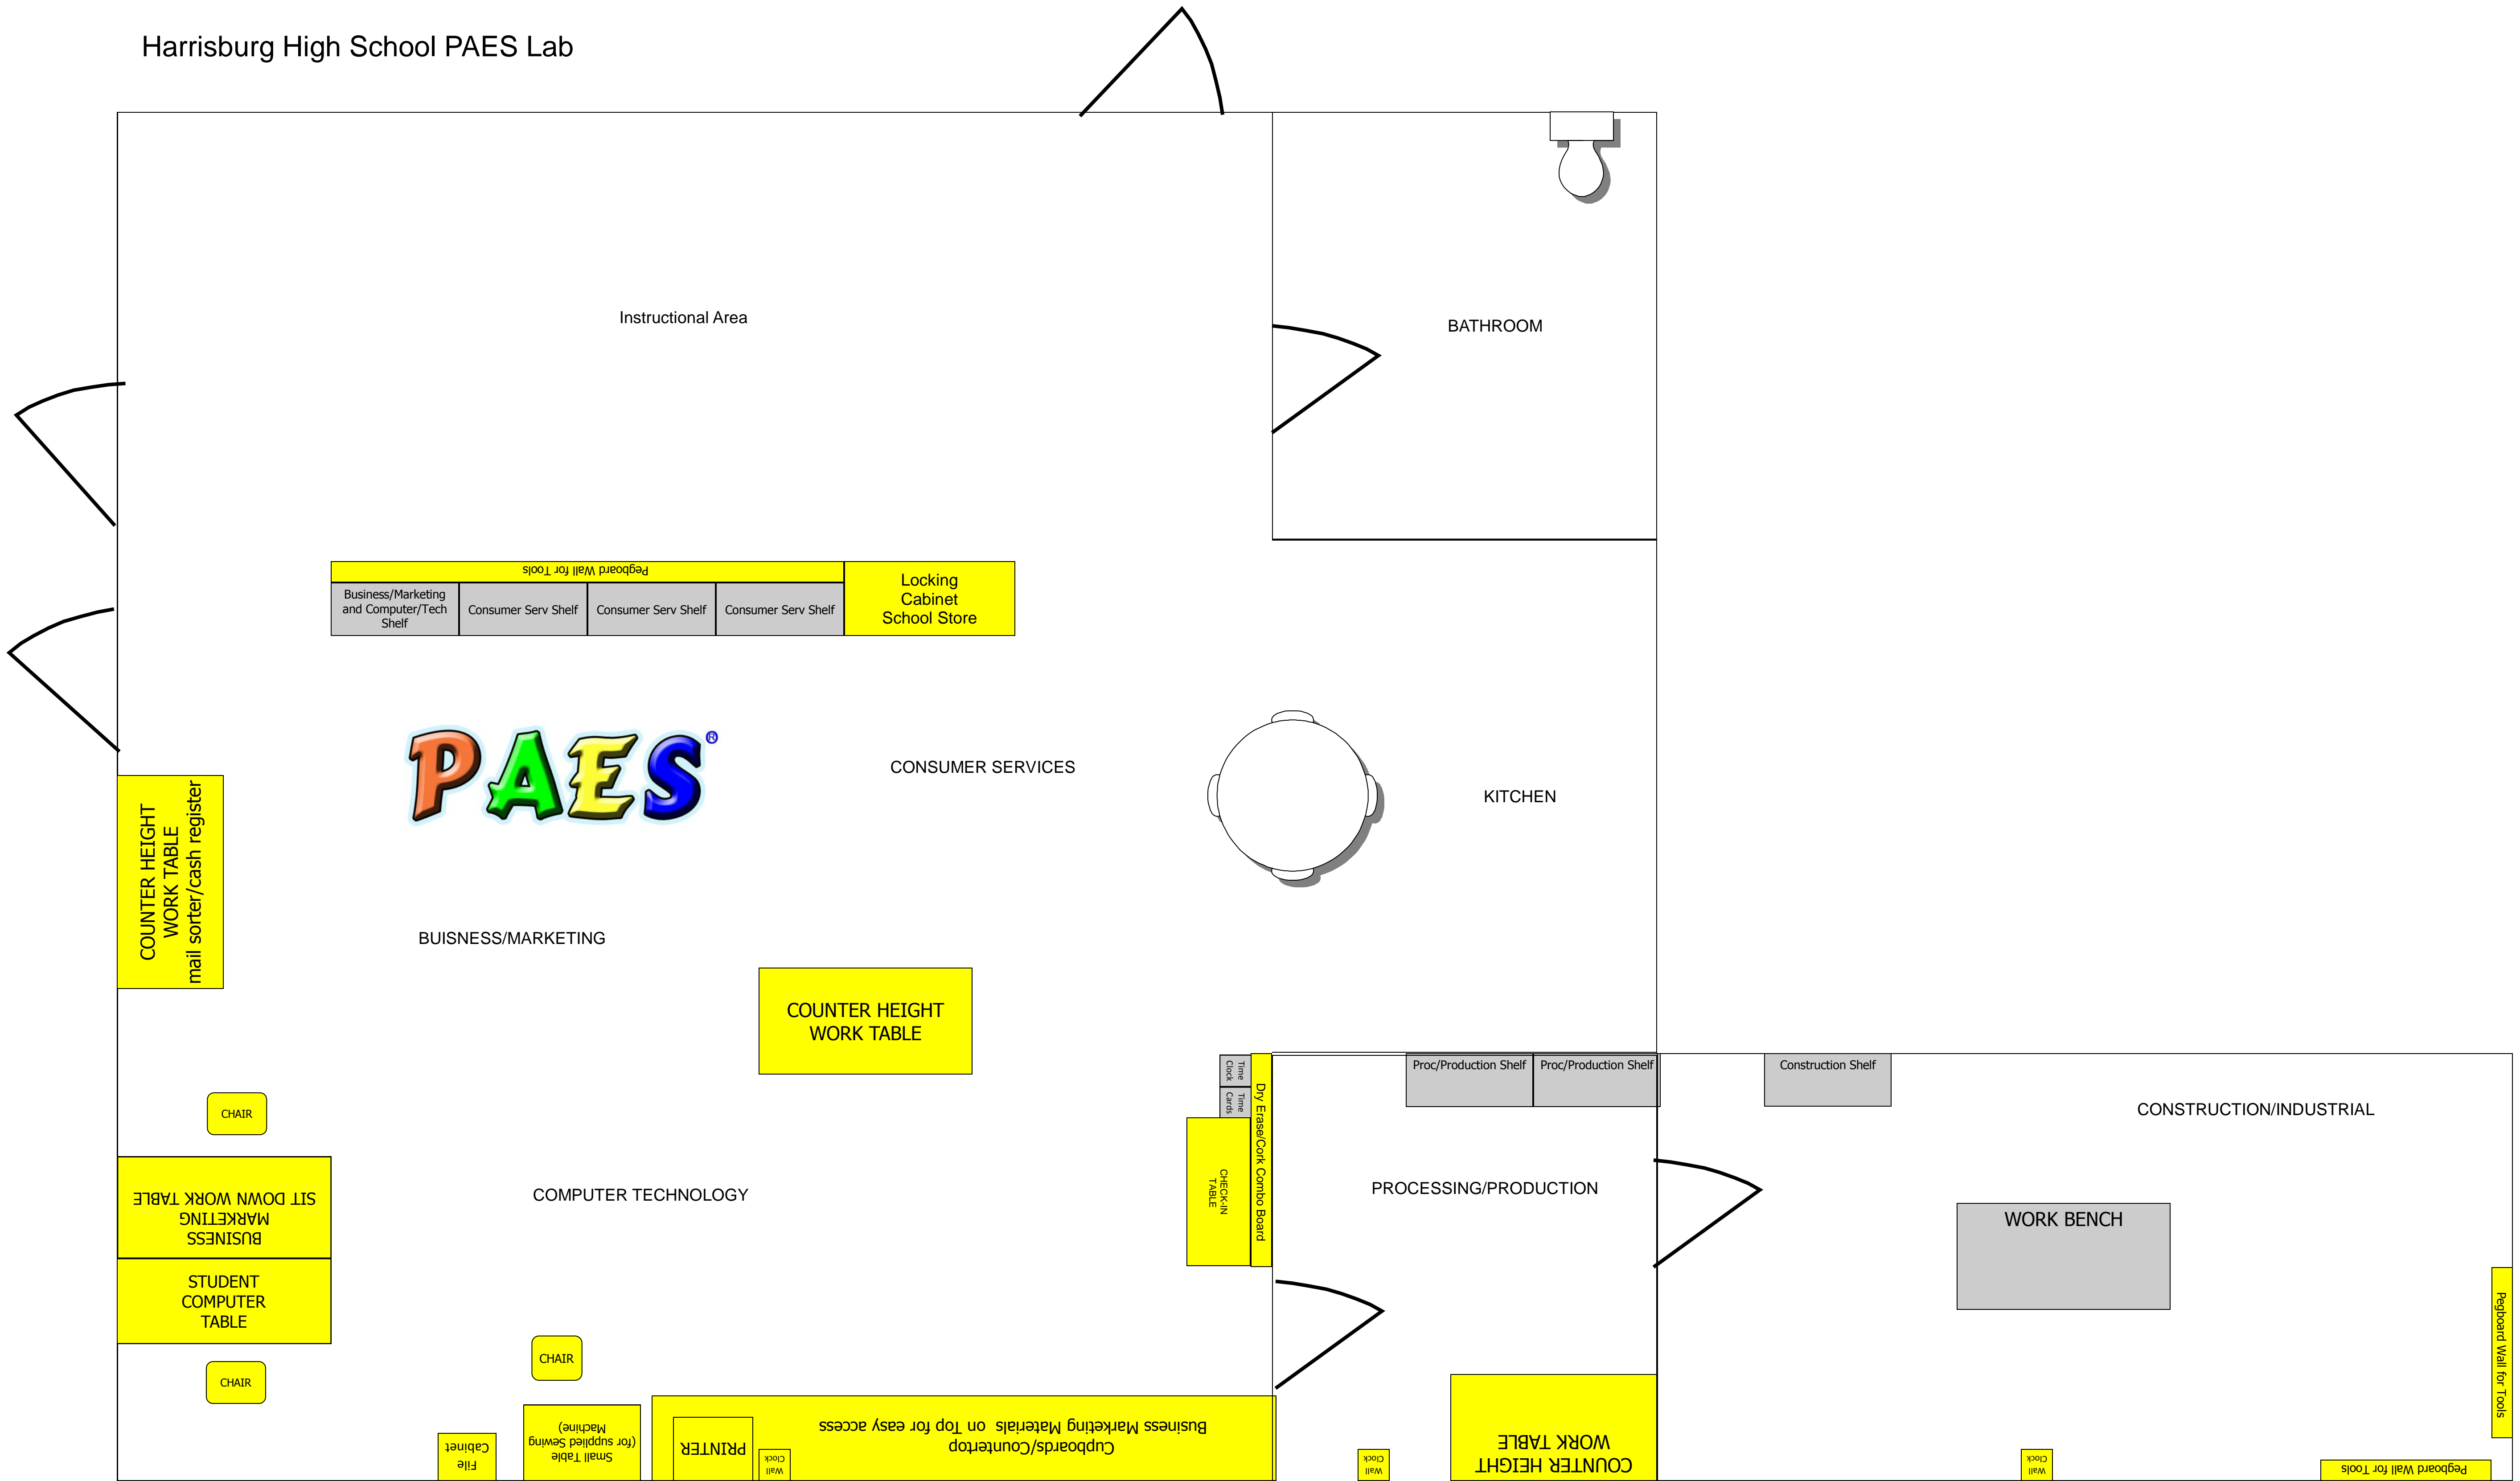

Harrisburg High School PAES Lab

PAES[®]

CONSUMER SERVICES

BATHROOM

KITCHEN

BUSINESS/MARKETING

COUNTER HEIGHT WORK TABLE

COMPUTER TECHNOLOGY

PROCESSING/PRODUCTION

CONSTRUCTION/INDUSTRIAL

WORK BENCH

COUNTER HEIGHT WORK TABLE
mail sorter/cash register

CHAIR

BUSINESS MARKETING
SIT DOWN WORK TABLE

STUDENT COMPUTER TABLE

CHAIR

CHAIR

File Cabinet
Small Table (for supplied Sewing Machine)
PRINTER
Cupboards/Countertop Business Marketing Materials on Top for easy access
WALL CLOCK

Dry Erase/Cork Combo Board
CHECK-IN TABLE
Time Clock Cards

Proc/Production Shelf
Proc/Production Shelf
Construction Shelf

COUNTER HEIGHT WORK TABLE

Pegboard Wall for Tools

Pegboard Wall for Tools

WALL CLOCK

WALL CLOCK