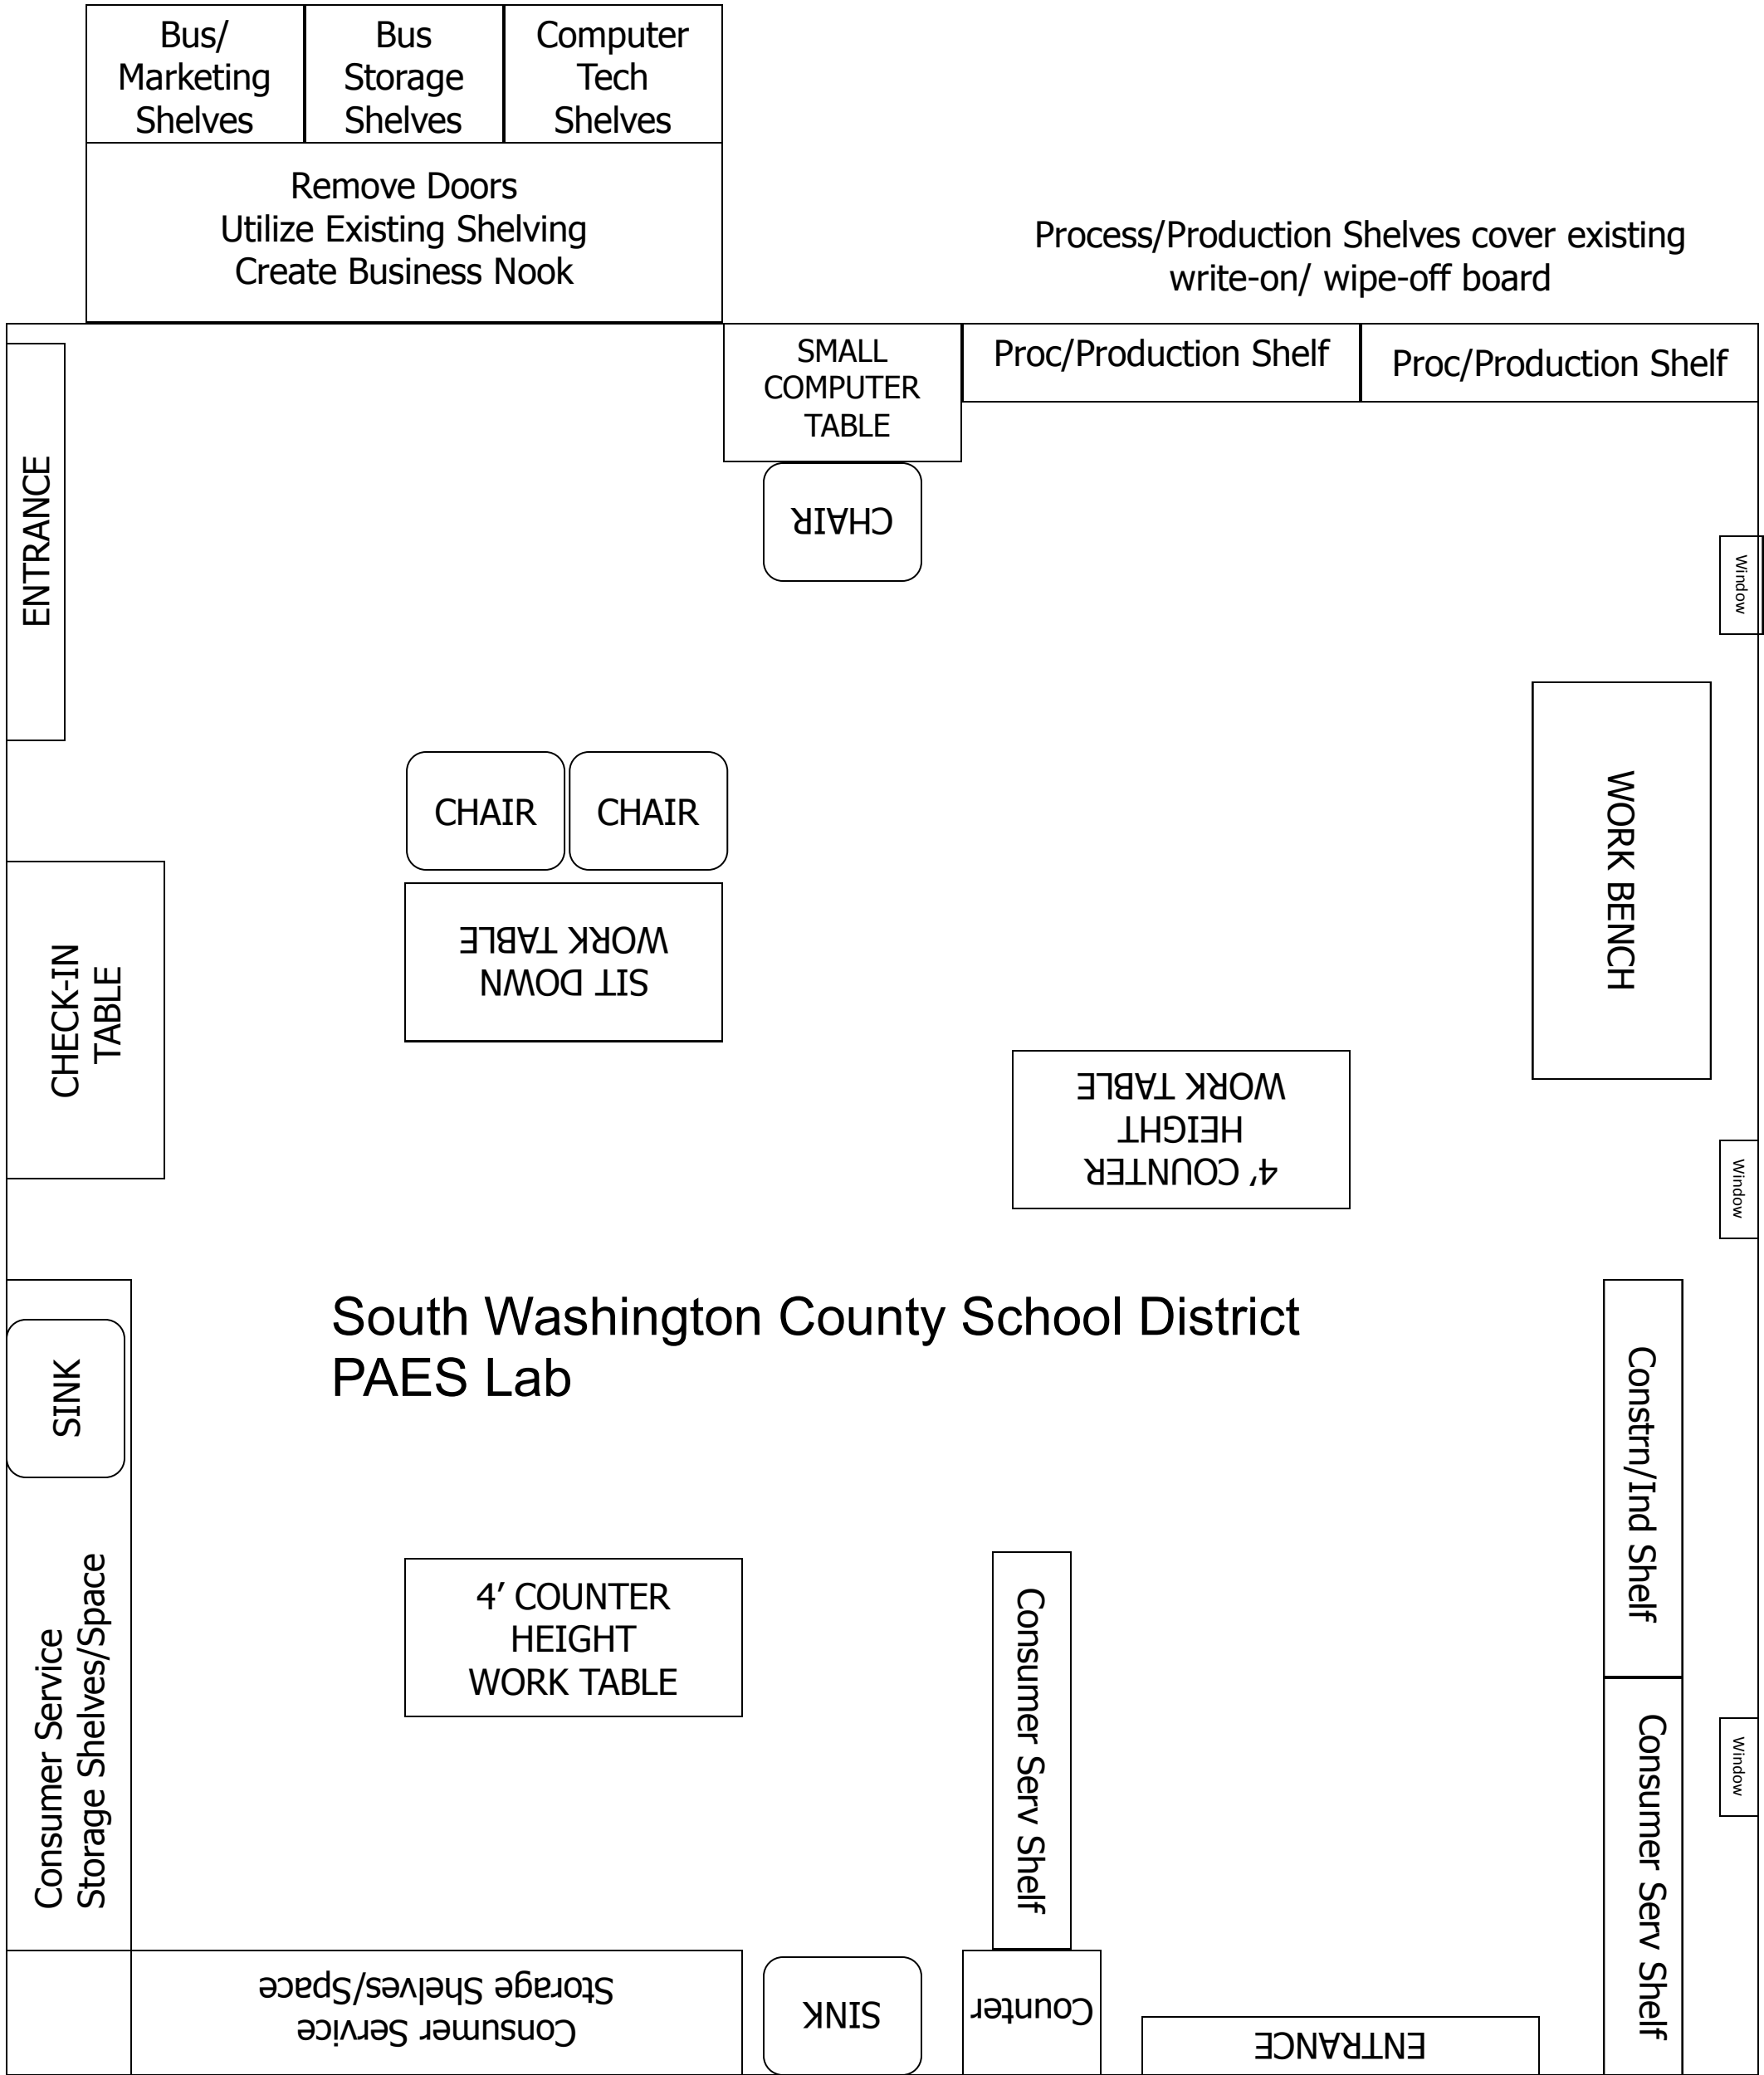

Five Career Area Posters
 TIME CLOCK/CARDS
 Mounted on Wall
 Remove Existing Hooks

South Washington County School District
 PAES Lab

Remove Blackboard
 Add Pegboard Wall for tools

-Keep wall Shelf-