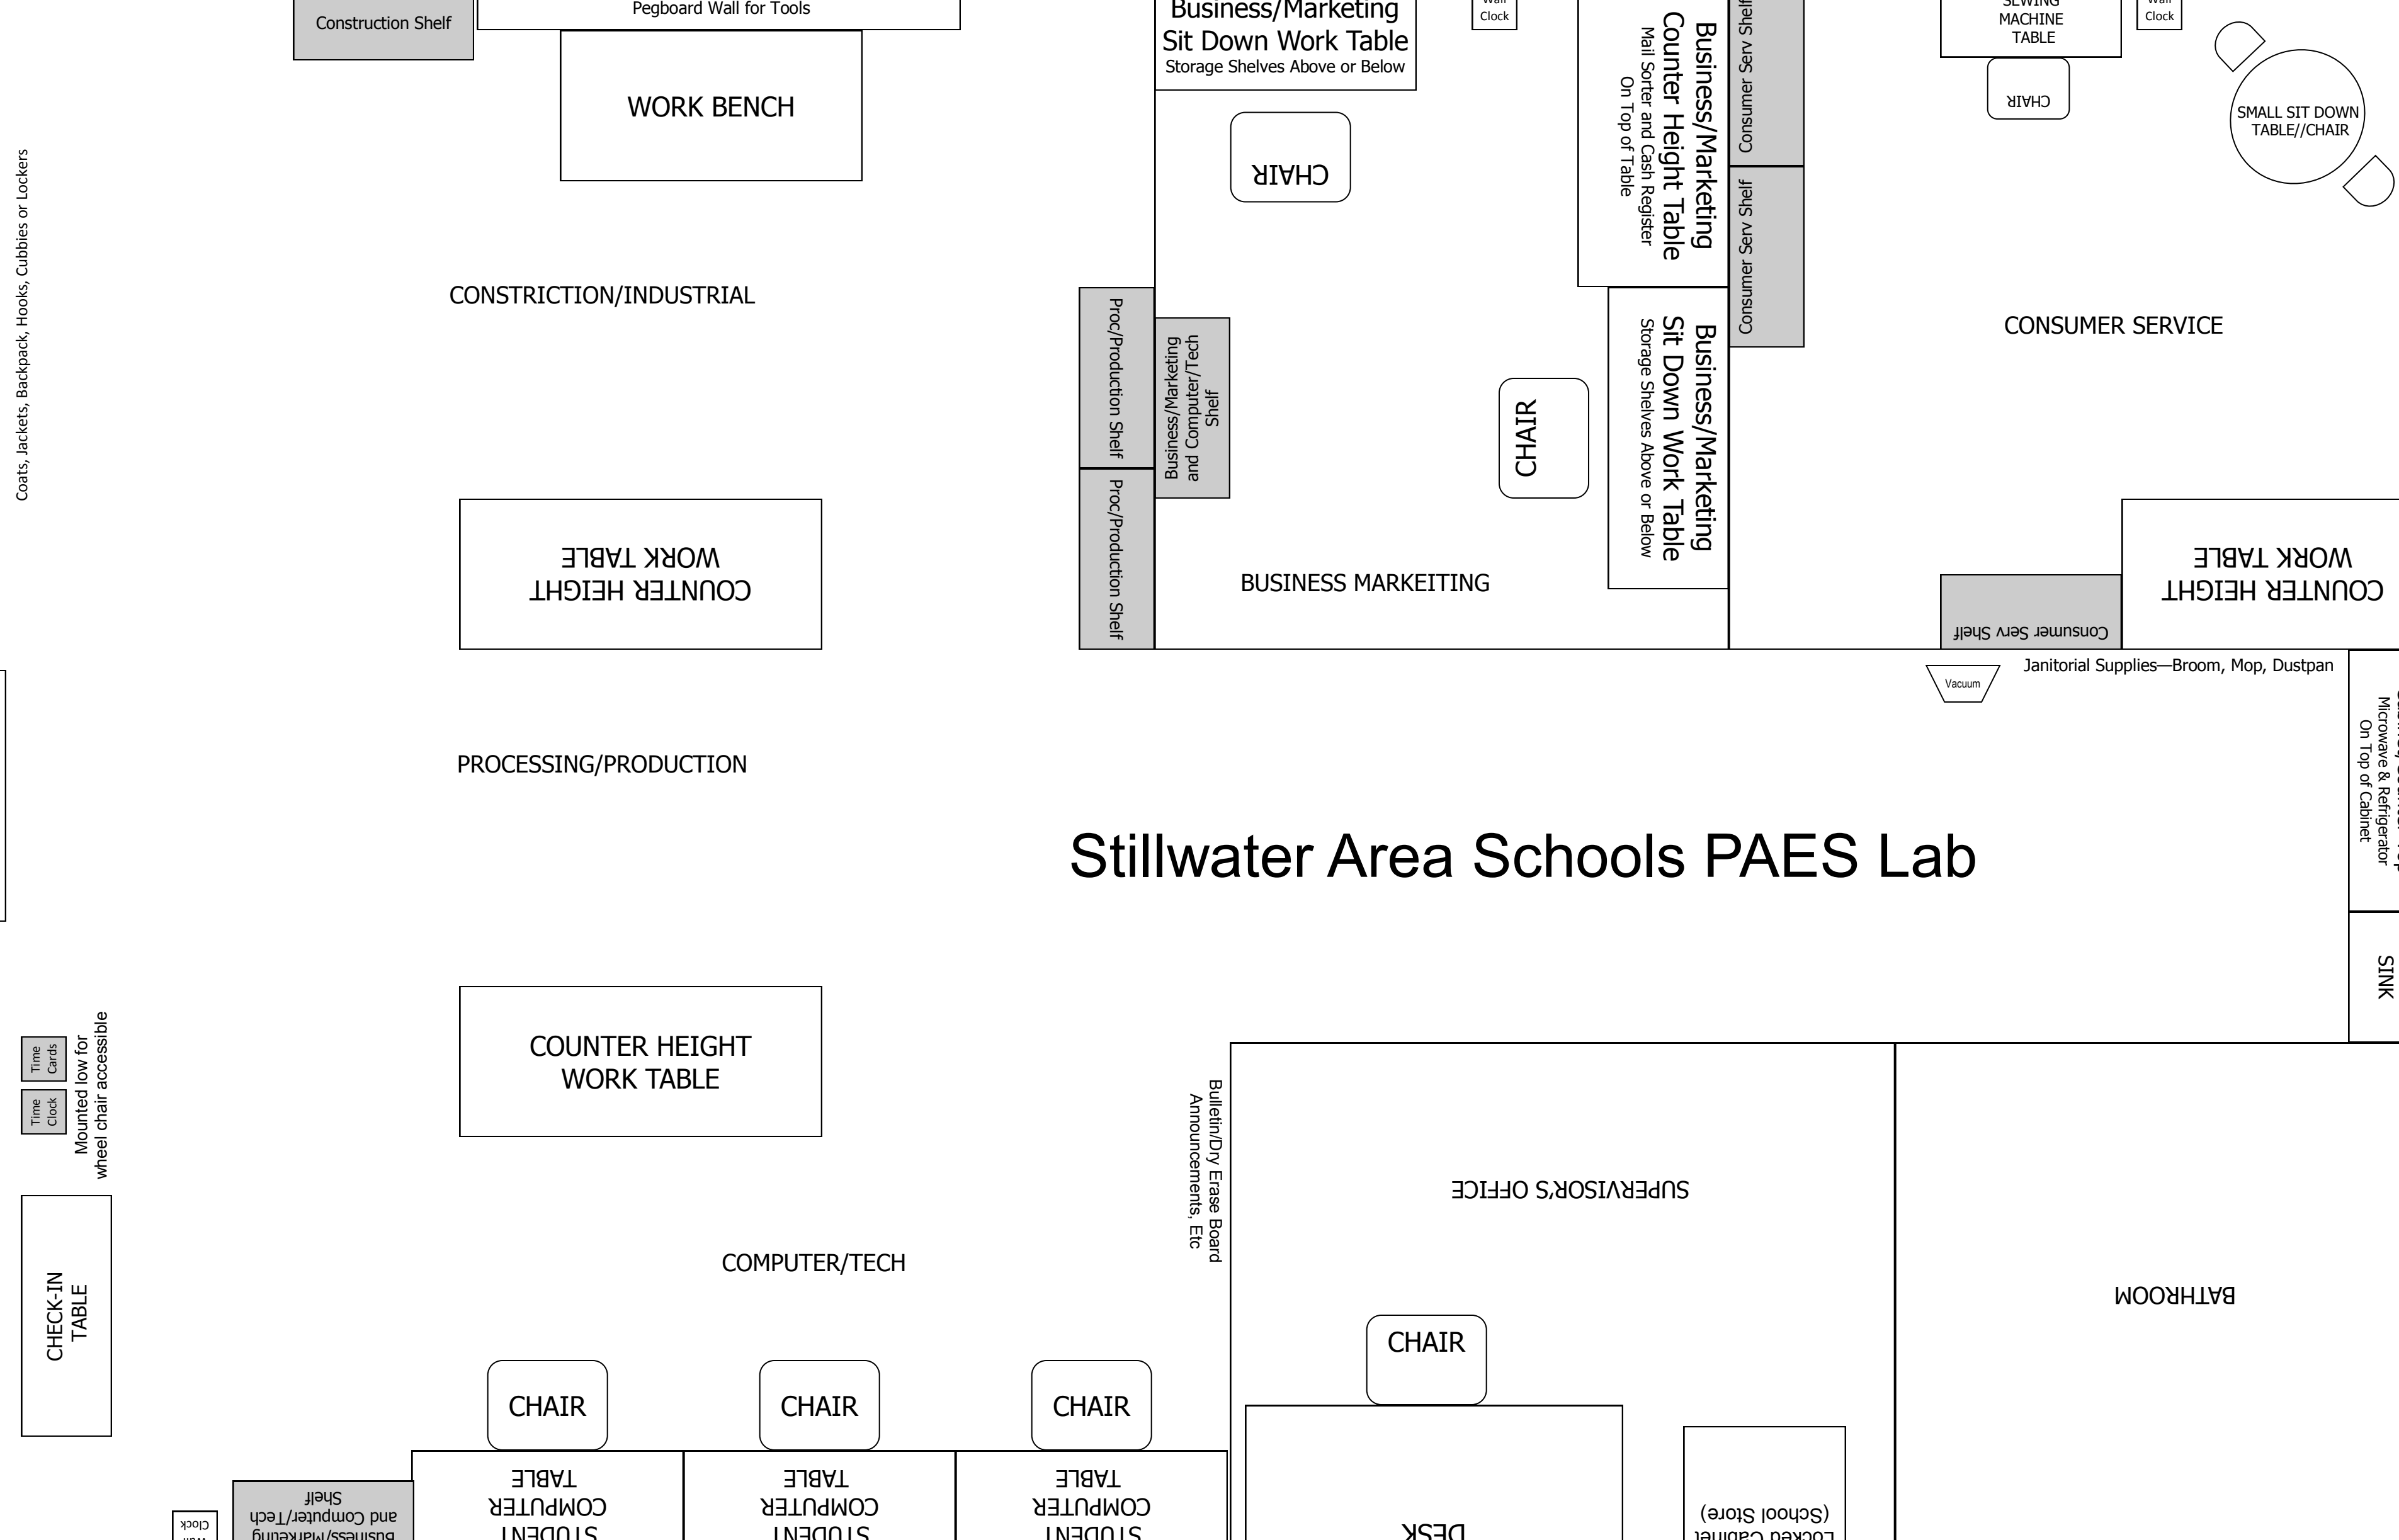

Stillwater Area Schools PAES Lab

Coats, Jackets, Backpack, Hooks, Cubbies or Lockers

Entrance

Five Career Area Posters Mounted High on Wall

Time Cards
Time Clock
Mounted low for wheel chair accessible

CHECK-IN TABLE

Wall Clock

Business/Marketing and Computer/Tech Shelf

STUDENT COMPUTER TABLE

CHAIR

STUDENT COMPUTER TABLE

CHAIR

STUDENT COMPUTER TABLE

CHAIR

Vacuum

Janitorial Supplies—Broom, Mop, Dustpan

Consumer Serv Shelf

COUNTER HEIGHT WORK TABLE

CONSUMER SERVICE

SMALL SIT DOWN TABLE//CHAIR

SEWING MACHINE TABLE

CHAIR

Wall Clock

Consumer Serv Shelf

Business/Marketing Sit Down Work Table
Storage Shelves Above or Below

CHAIR

BUSINESS MARKETING

Business/Marketing and Computer/Tech Shelf

Proc./Production Shelf

Proc./Production Shelf